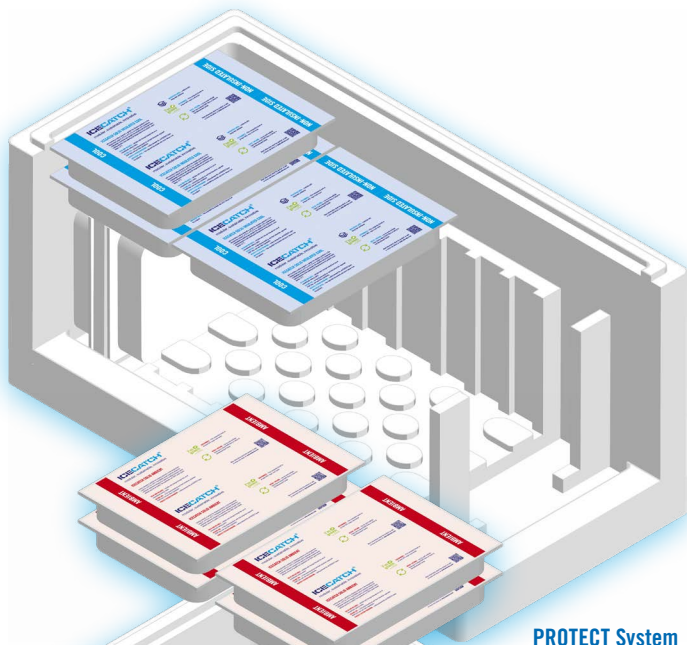

PROTECT PROTECT BOXES

The built-in safety in your cold chain

System packaging is the ideal medium for transporting your temperature-sensitive products safely in these temperature ranges for up to 120 hours:

PROTECT **Ambient** (+15°C to +25°C)

PROTECT **Cool** (+2°C to +8°C)

PROTECT **Frozen** (< -25°C to -15°C)

The modular design of the system packaging enables temperature- and runtime-specific equipping with cooling elements. The PROTECT Euro Pallet boxes are available with useable volumes from 4 L up over 1588 L

PROTECT AMBIENT
PROTECT COOL
PROTECT FROZEN

PROTECT System Packaging
15 - 221