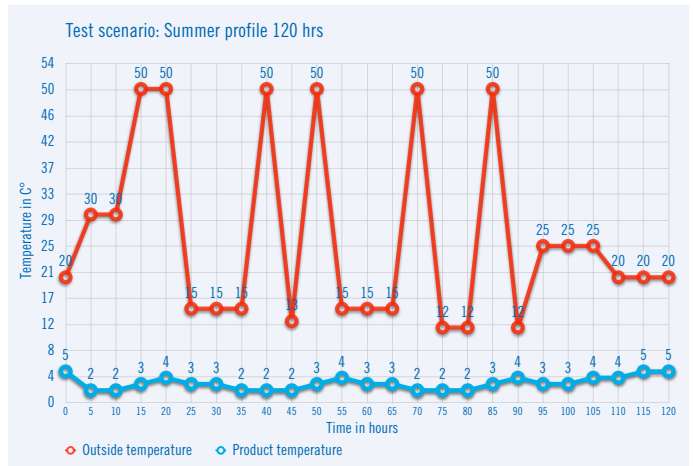

## All the advantages of the Protect Pallet Shipper:

- \* **Flexible system solution:** GDP-compliant, qualified system solutions in the temperature ranges +15°C to +25°C (Ambient) or +2°C to +8°C (Cool) or -25°C to -15°C (Frozen)
- \* **Compatible with ICECATCH:** all PROTECT system packaging can be used with the cooling elements ICECATCH Solid Ambient 800 g, ICECATCH Solid Insulated Cool 1.100 g, ICECATCH Solid Frozen 1.800 g and commercially available dry ice.
- \* **Efficient cooling element format:** low scheduling and stocking costs, as only one cooling element format is required
- \* **Without further insulation:** easy handling, no additional insulation material
- \* **Optimal usable volume:** reduced packaging size with optimum net useful volume
- \* **No slipping:** the cooling elements are firmly seated in the box due to the attachment and insertion frame
- \* **Modularity:** Modular system with regard to volume, temperature and runtime requirements
- \* **Simply light:** reduced transport costs due to weight optimization
- \* **Ordered today, with you tomorrow:** immediate, global availability
- \* **No tools needed:** no tooling costs