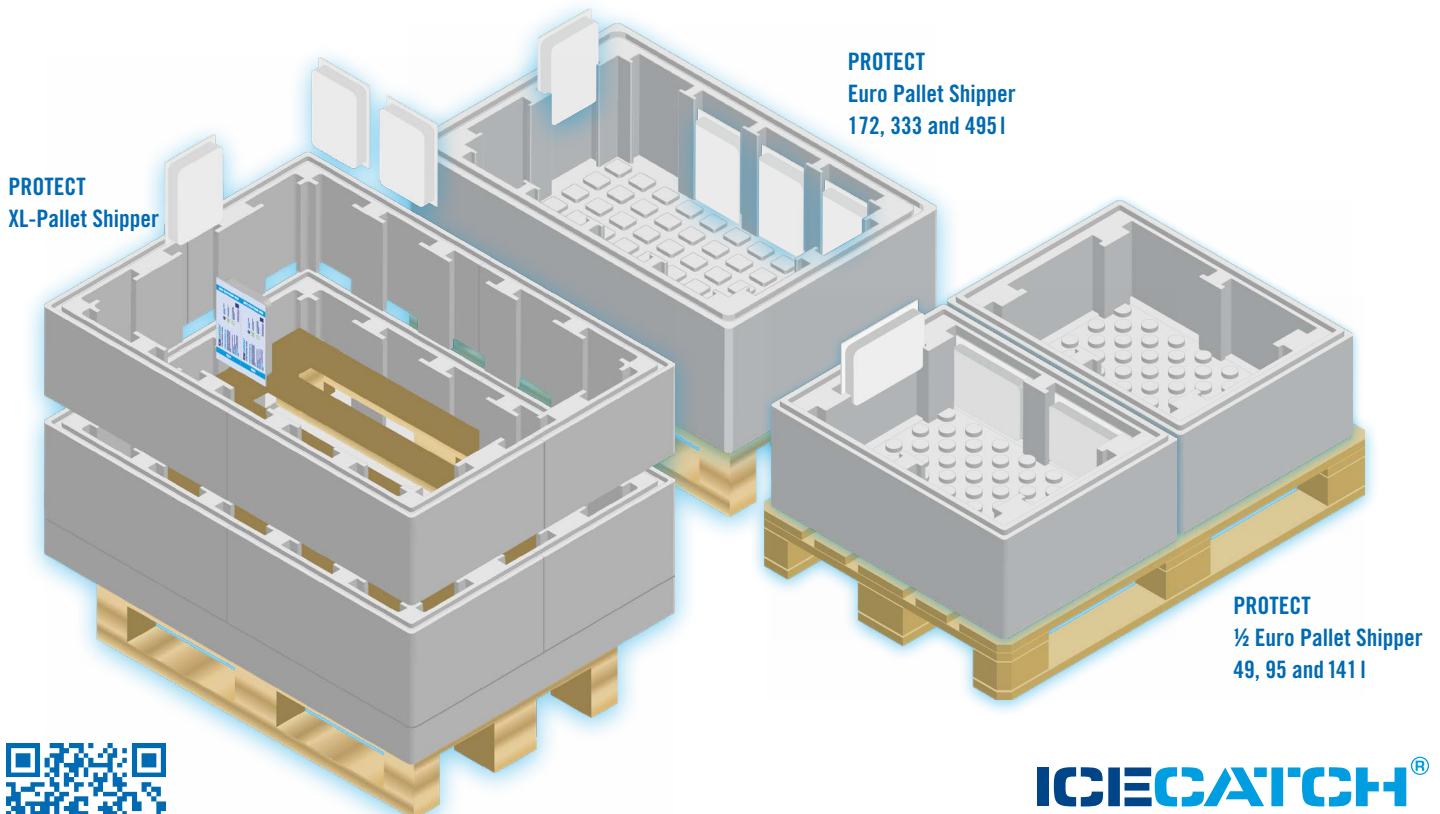

interior volume in liter	outside dimensions LxWxH in mm	usable interior dimensions LxWxH in mm	article-no.	quantity of ICECATCH® Solid Insulated 1100g per box	approx. running-time	foam-weight in g/liter	material/color	pcs./pallet
4	385x290x305	260x88x195	19-06039-E	max. 5 pcs./box	120	25	EPS/white	48
7,8	385x290x305	260x150x195	19-06014-E	max. 3 pcs./box	72	25	EPS/white	48
8,7	475x390x385	205x230x185	19-06040	max. 8 pcs./box	120	30	EPS/white	24
11	385x290x305	260x220x195	19-06014-E	max. 1 pcs./box	24	25	EPS/white	48
15	670x390x385	380x230x175	19-06007	max. 10 pcs./box	120	30	EPS/white	18
16	475x390x385	375x230x185	19-06040	max. 4 pcs./box	72	30	EPS/white	18
22	670x390x385	550x230x175	19-06007	max. 6 pcs./box	72	30	EPS/white	18
49	790x590x400	565x405x215	19-06042	max. 6 pcs./box	120	30	EPS/white	10
95	790x590x600	565x405x415	19-06043	max. 12 pcs./box	120	30	EPS/white	6
141	790x590x800	565x405x615	19-06046	max. 18 pcs./box	120	30	EPS/white	4
Ice frame 1/2 Euro	790x590x100		19-06045	8 pcs./frame		30	EPS/white	36
172	1170x770x495	960x560x320	19-06026	max. 12 pcs./box	120	30	EPS/white	4
333	1170x770x795	960x560x620	19-06019	max. 24 pcs./box	120	30	EPS/white	4
495	1170x770x1095	960x560x920	19-06020	max. 36 pcs./box	120	30	EPS/white	2
Ice frame Euro	1170x770x110		19-06031	16 pcs./frame		30	EPS/white	18
XL Bottom plate & Lid	1450x1050		19-06036-V2			30	EPS/white	4
XL Stacking frame	1450x1050x310	1250x850x295	19-06037	max. 16 pcs./frame		30	EPS/white	16
XL Ice frame	1450x1050x95		19-06038-V2	24 pcs./frame		30	EPS/white	18

You can find more information in our product page.

ICECATCH®
modular, sustainable, innovative