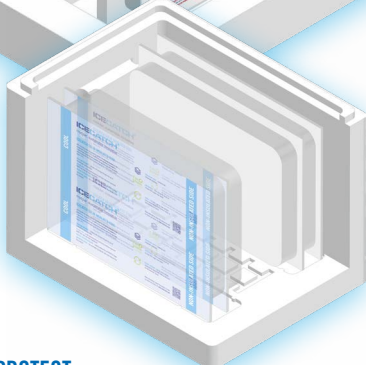

PROTECT System Packaging 4l

All the advantages of the Protect Pallet Shipper:

- **Flexible system solution:** GDP-compliant, qualified system solutions in the temperature ranges +15°C to +25°C (Ambient) or +2°C to +8°C (Cool) or -25°C to -15°C (Frozen)
- **Compatible with ICECATCH:** all PROTECT system packaging can be used with the cooling elements ICECATCH Solid Ambient 800 g, ICECATCH Solid Insulated Cool 1.100 g, ICECATCH Solid Frozen 1.800 g and commercially available dry ice.
- **Efficient cooling element format:** low scheduling and stocking costs, as only one cooling element format is required
- **Without further insulation:** easy handling, no additional insulation material
- **Optimal usable volume:** reduced packaging size with optimum net useful volume
- **No slipping:** the cooling elements are firmly seated in the box due to the attachment and insertion frame
- **Modularity:** Modular system with regard to volume, temperature and runtime requirements
- **Simply light:** reduced transport costs due to weight optimization
- **Ordered today, with you tomorrow:** immediate, global availability
- **No tools needed:** no tooling costs